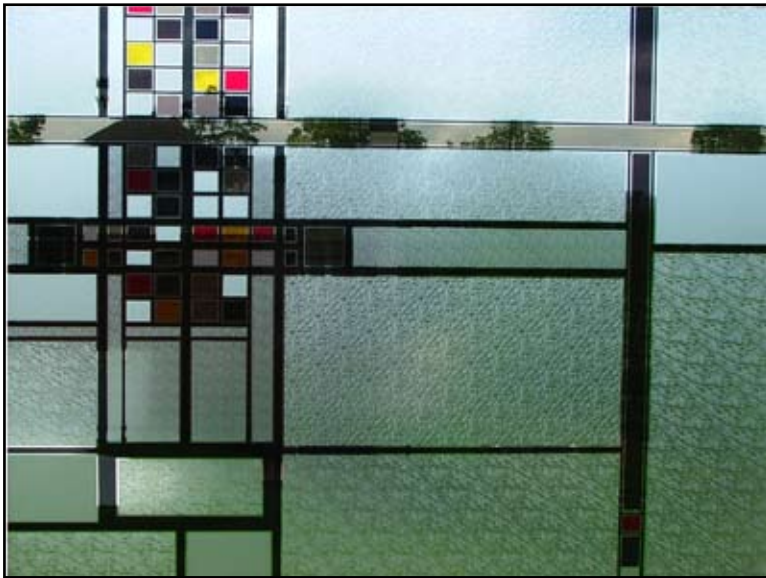

## Designs

Samuel K Designs are the highest quality; hand assembled designer window products in the market today. The seamless, layered designs allow you to create a one-of-a-kind design for your window, or you may opt to choose from our portfolio of hundreds of designs, shapes, and colors to make your vision a reality. A Samuel K designer window is the look you've been searching for at a price you can afford.